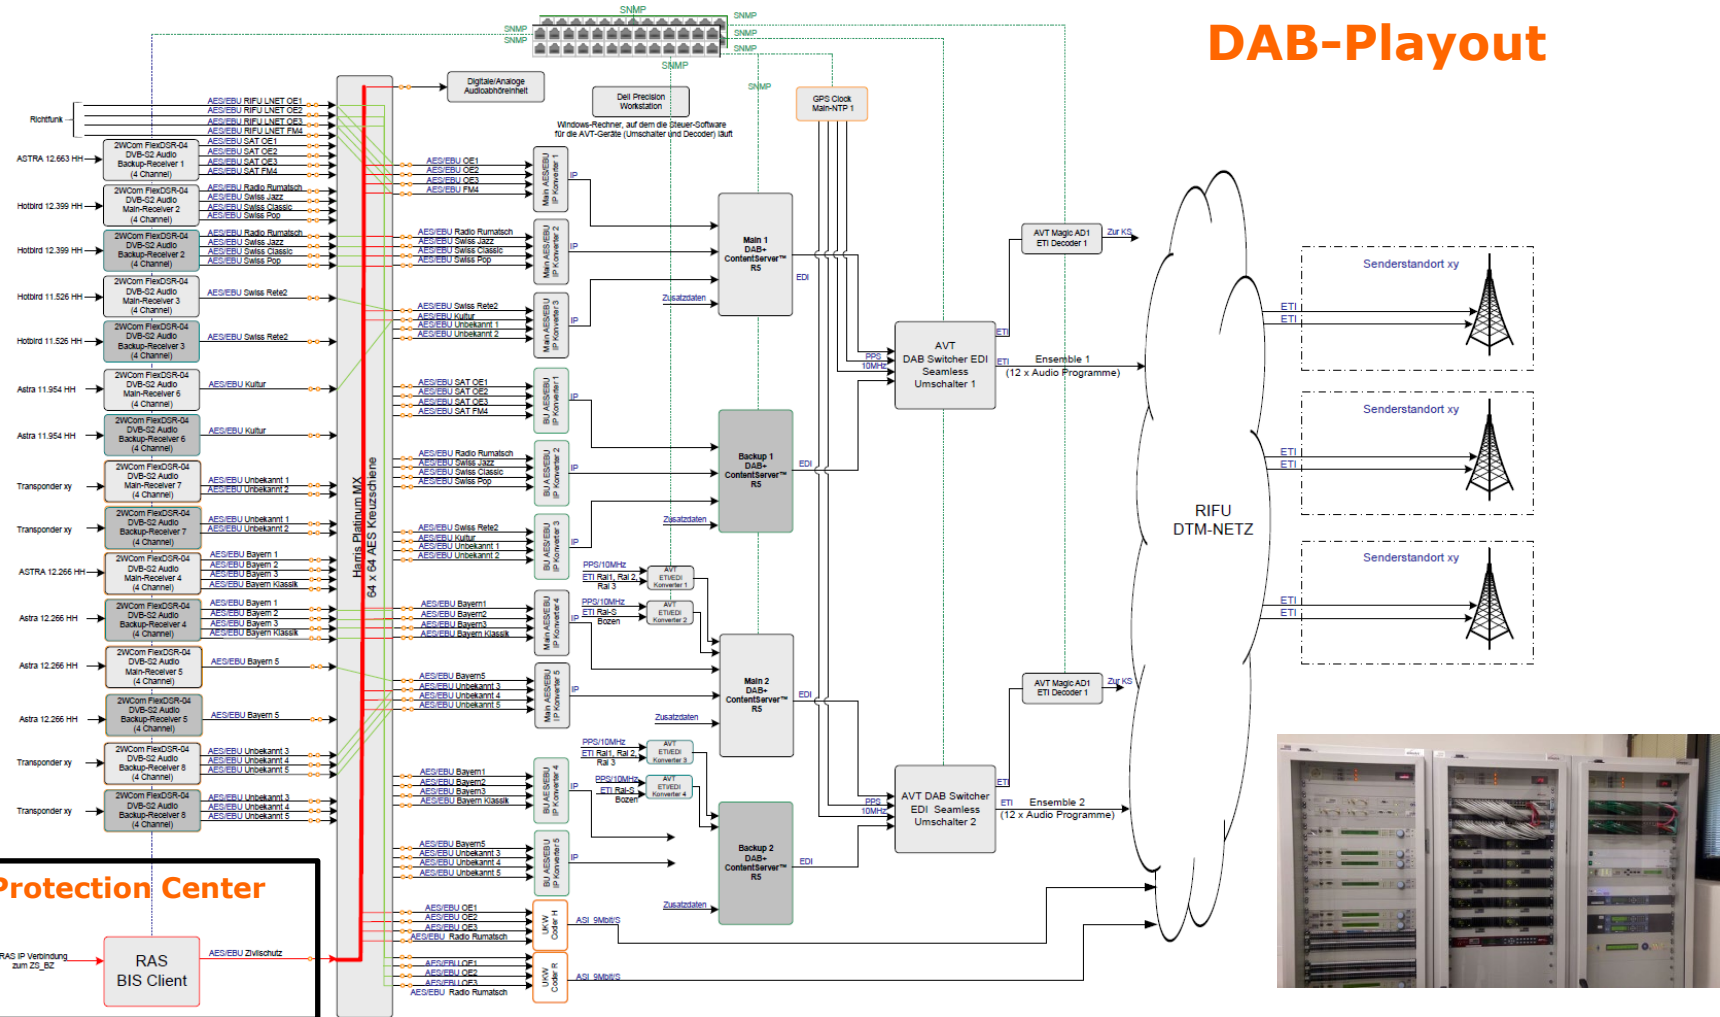

RAS 2-10D

Coverage with transmitters outside the tunnels

Coverage with transmitters outside the tunnels

Tunnels with metal lining

First installations on the Brenner highway A22

Messungen

First installations on the Brenner highway A22

A22 Brenner highway:

Virgl
Franzensfeste

Main roads:

Auer + St. Daniel
Brixen I+II+III
Bruneck
Eggental I+II+III
Gadertal I+II+III+IV+V
MeBo
Meran
Mittewald
Mühlbach I+II
Naturns
Pflaurenz Einfahrt Gadertal
St. Jakob + Leifers
Sarntal I+II+III
Schnals
Sonnenburg
Staben
Töll
Ulten
Virgl Bozen
Völs
Waidbruck I+II+III
Welsberg

Fiber optic broadband system

Portal Ost

Portal West

Fiber optic broadband system

Intercom option in the tunnel

RAS

DAB-Playout

Civil Protection Center