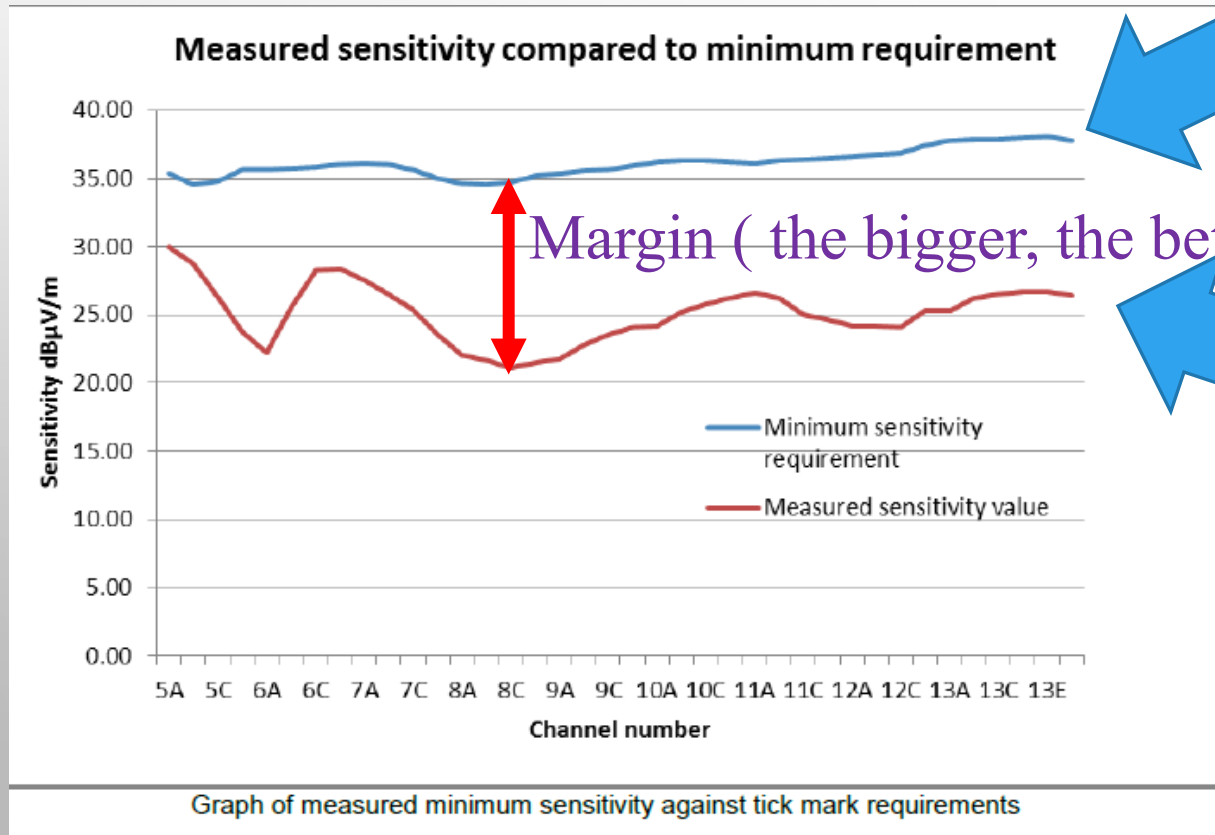

What is a good DAB Engine

†Tick Mark Approved

Minimum Requirement

Actual Measurement: The lower the better