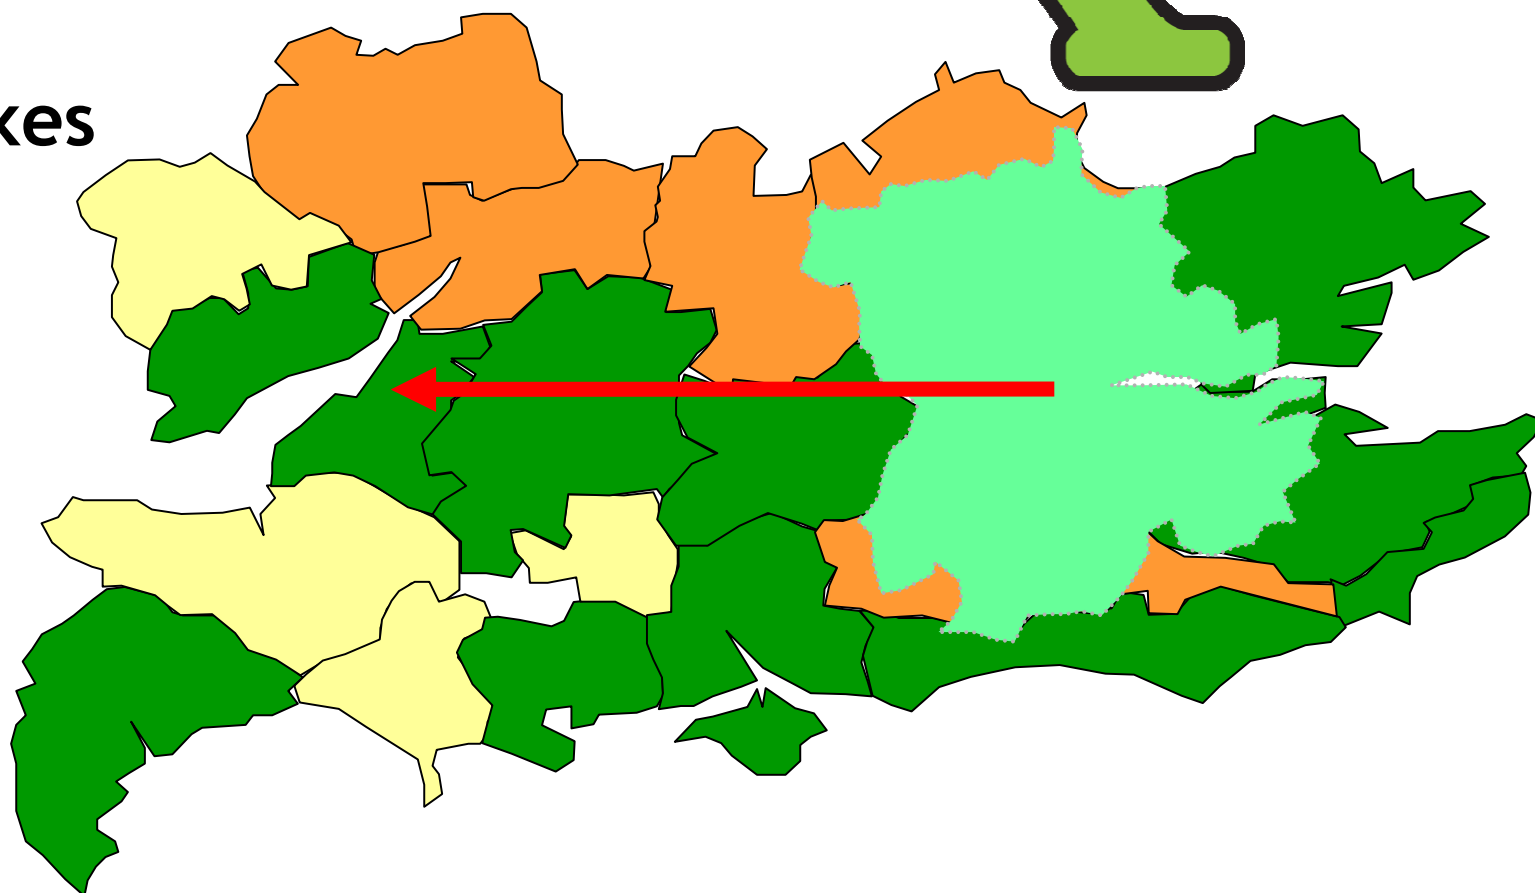

Service Linking

London to Bristol
172km
4 Multiplexes

XFM