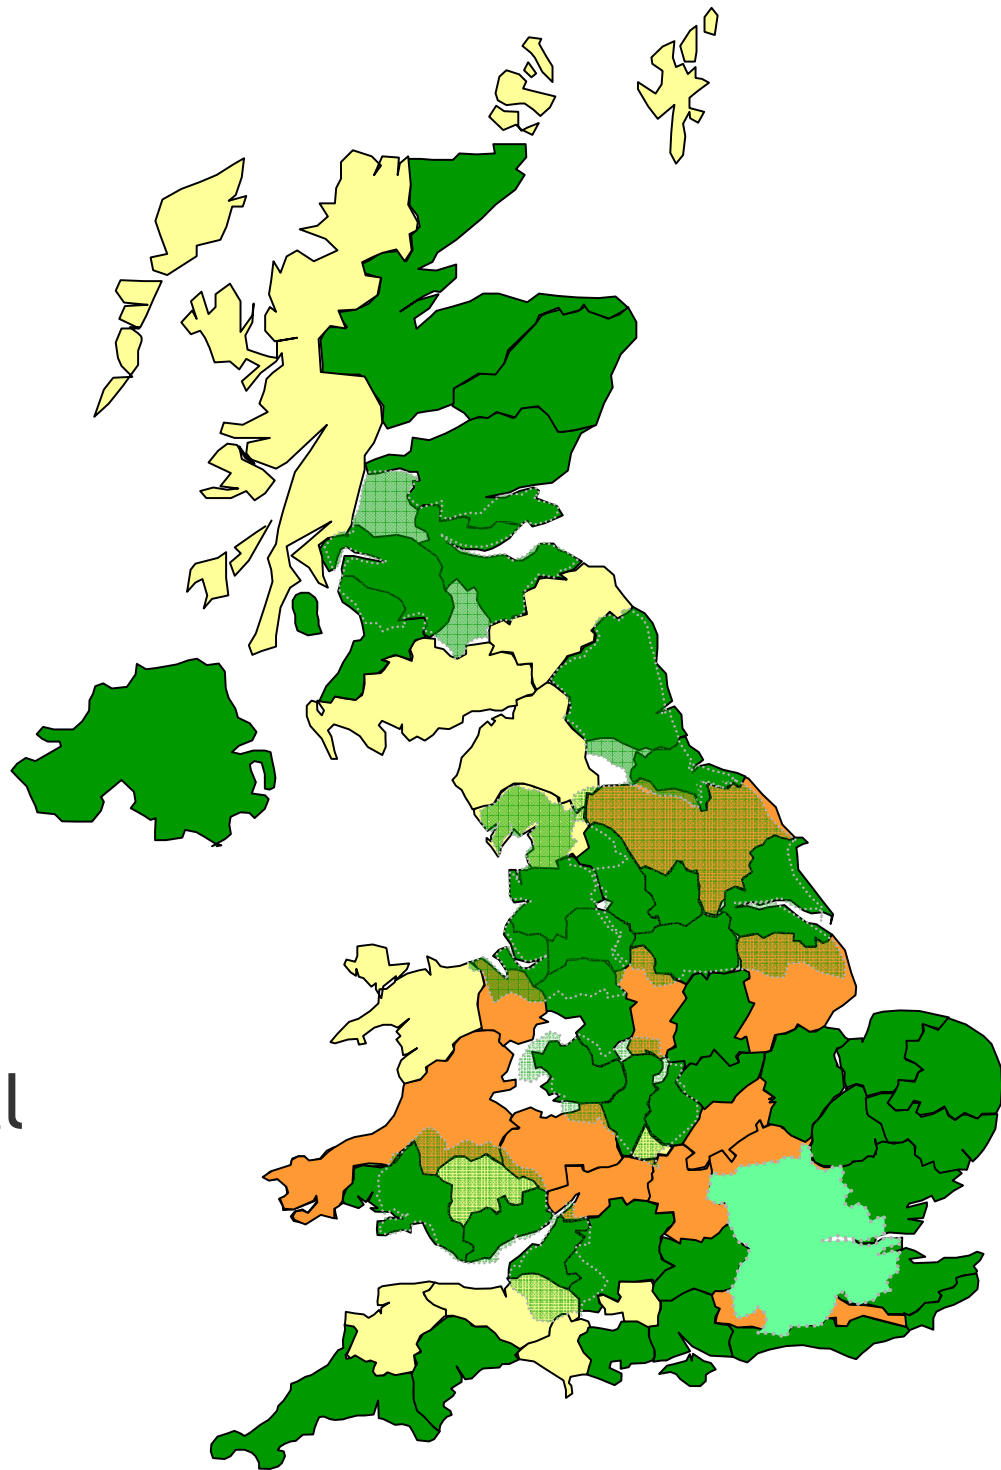

# In-Car Listening Across Europe Compared to US

Percentage of Total Listening Done In-Car

# Analogue Radio in Bristol

CLASSIC *fm*

B B C RADIO BRISTOL

heart  
96.3

original 106.5  
bristol

# Service Linking

Following DAB services across local and regional multiplexes

# Service Linking

London to Bristol  
172km  
4 Multiplexes